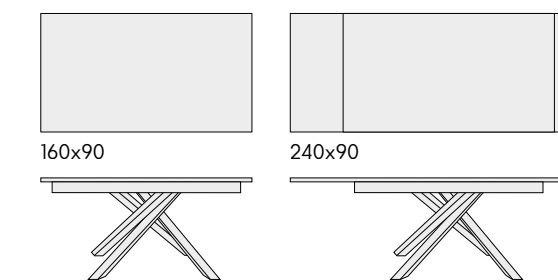

particolare piano finitura bianco statuario. detailed top in statuary white finishing.

articolo **1928**
tavolo allungabile con base in metallo colore antracite e piano finitura bianco statuario 2 allunghe laterali cm. 40.
extendable table with metal base anthracite color and statuary white finish top 2 side extensions cm. 40.
cm. l. 160 p. 90 h. 76 colli 2 - m³ 0,34
aperto. open. 240 x 90